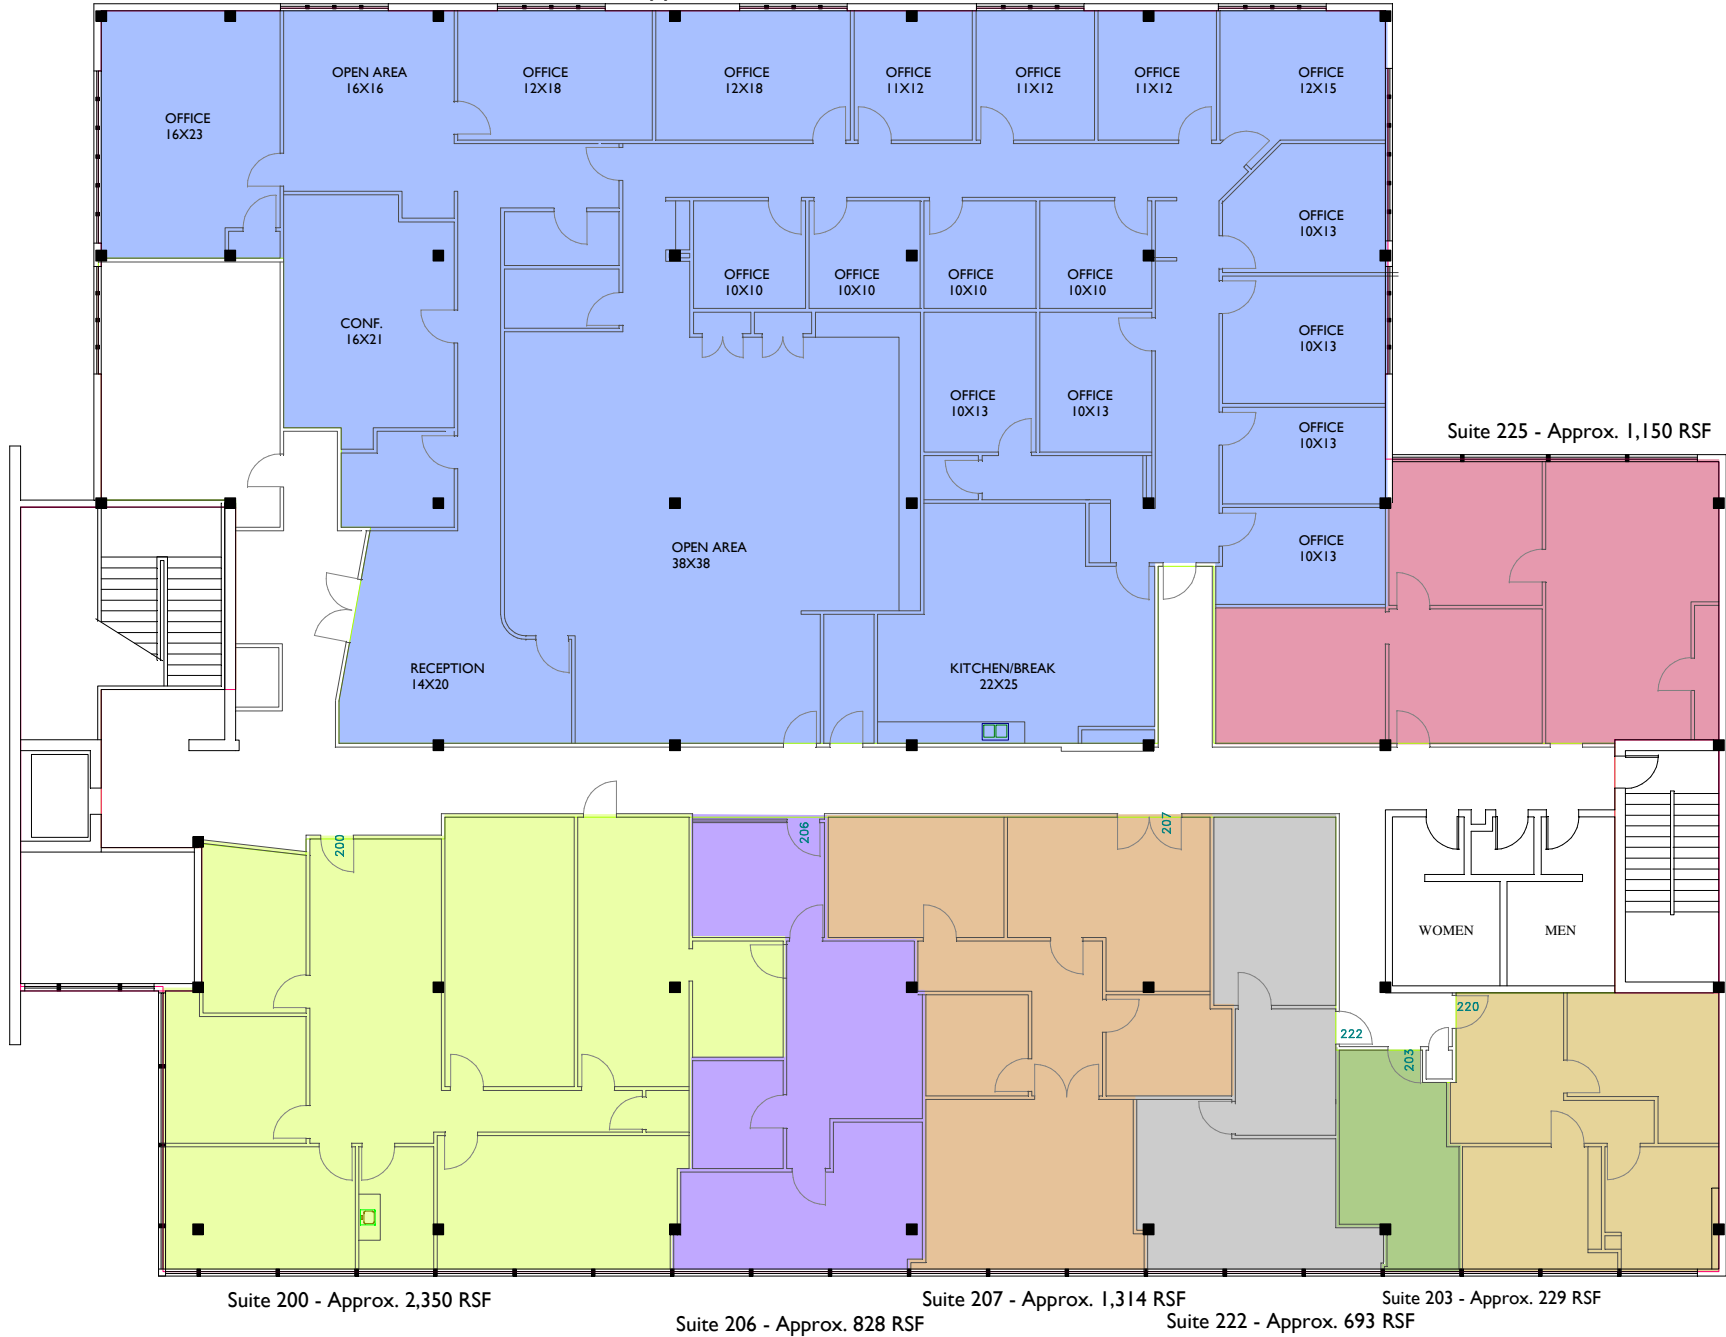

Suite 201 - Approx. 7,892 RSF

SECOND FLOOR

Anderson Building  
 1017 N. Main  
 San Antonio, TX 78212